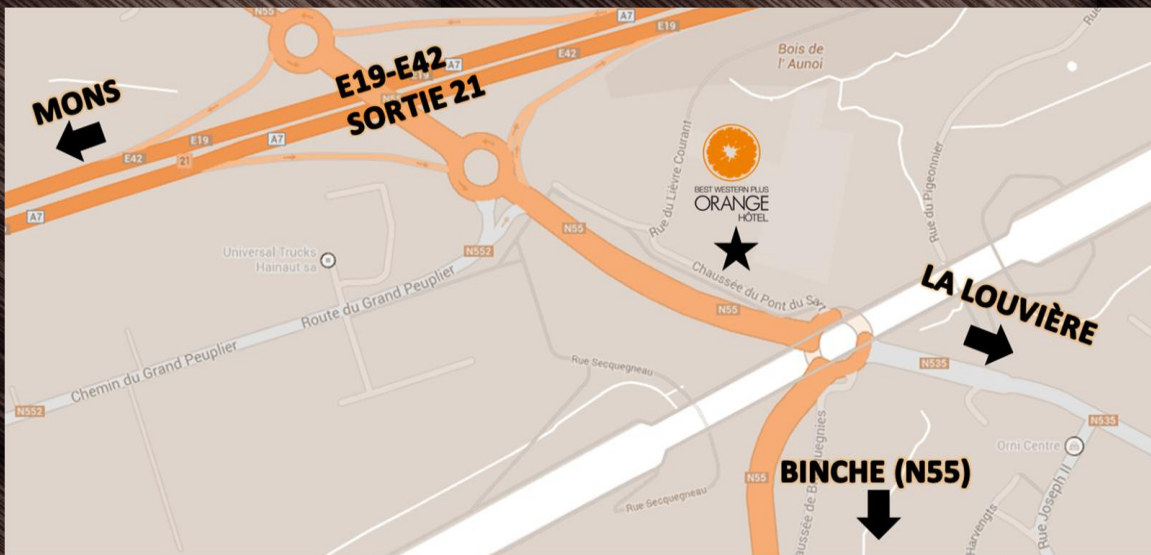

**Best Western Plus Orange Hotel** ★★★★★  
Chaussee du Pont du Sart 238, La Louviere, 7110 Belgium 1-866-599-6674

**\$84** **Book**

✓ **Best Price Guarantee**  
+ Get more as an Expedia+ rewards member

**Wonderful!**

# HOW TO FIND US?

BEST WESTERN PLUS  
**ORANGE**  
HÔTEL

**CHAUSSÉE DU PONT DU SART 238**  
**7110 LA LOUVIÈRE**  
**E19-E42 - EXIT 21 - 500M.**

From: Paris-Lille-Mons Take the E19-E42 (A7) in direction of Brussels-Liege-Charleroi.

Take Exit 21 (Le Roeulx-Binche). On the roundabout, take the Houdeng street in direction of La Louvière. On the second roundabout, take the third exit Chaussée de Pont de Sart parallel to the Houdeng street. The BEST WESTERN PLUS Orange Hotel is on the right side of the street.